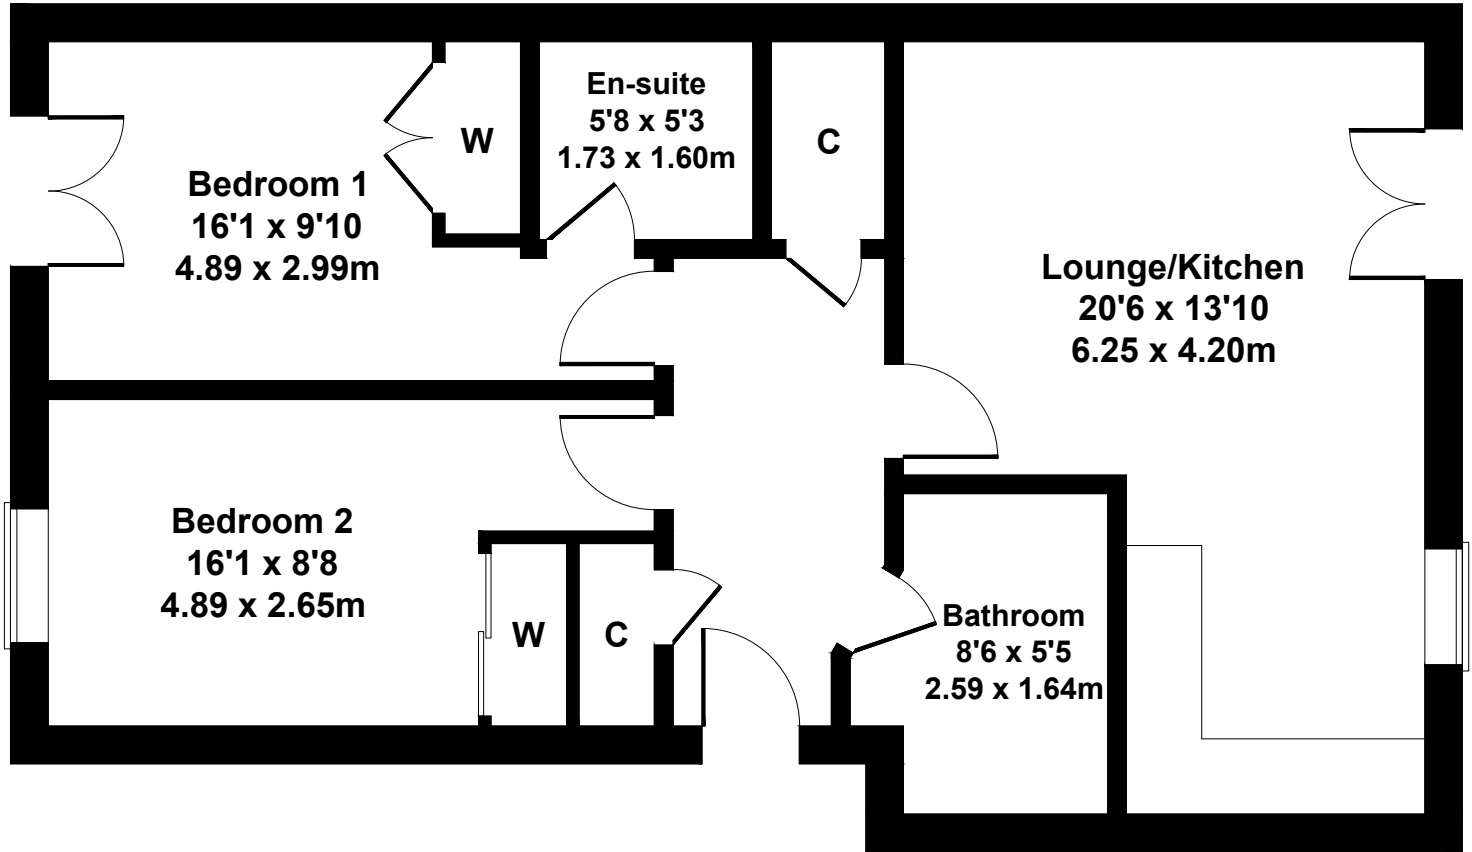

Approximate Gross Internal Area
696 sq ft - 64 sq m

SKETCH PLAN FOR ILLUSTRATIVE PURPOSES ONLY

All measurements walls, doors, windows, fittings and appliances, their sizes and locations, are approximate only. They cannot be regarded as being a representation by the seller, nor their agent.